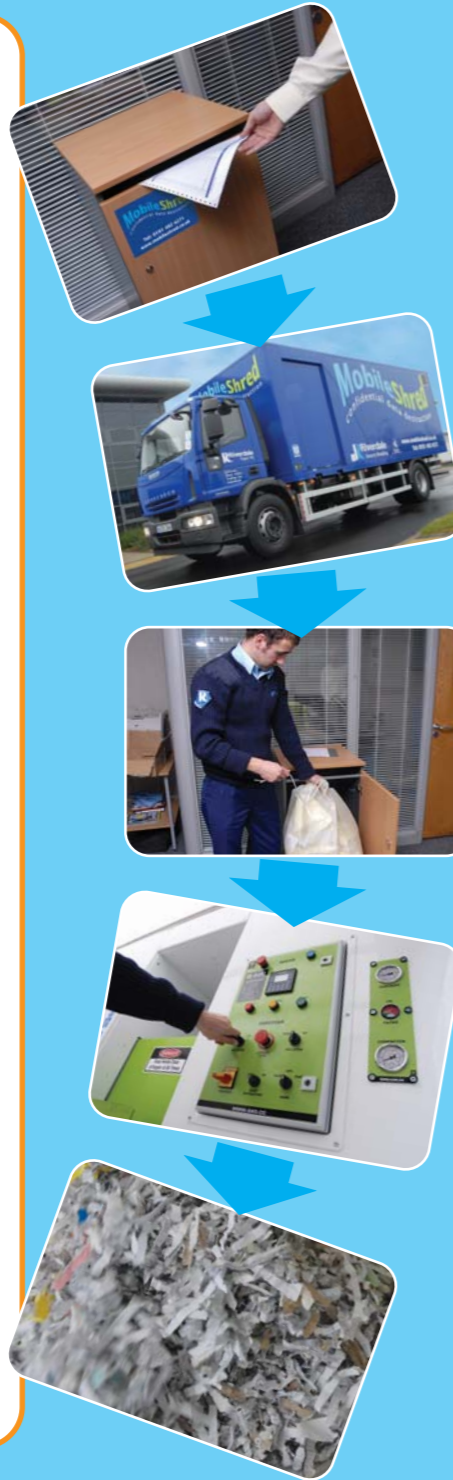

Simple and straightforward!

Everything is done to meet your requirements and to ensure the effective destruction of your data.

1. **1** Give us a call to determine the type and size of container that is best for you (we have a wide range of bins, bags and cabinets to choose from).
2. **2** Again with our help, agree on the level of service required; opt for scheduled collections or our 'call and shred' service.
3. **3** We deliver your chosen secure containers.
4. **4** You fill them.
5. **5** As and when required, our secure shredding vehicle visits your premises, our security vetted personnel collect the confidential material, load it into the vehicle's shredders and destroy it on your premises. You are more than welcome to watch.
6. **6** We provide you with a Certificate of Destruction as proof that your materials have been securely destroyed.
7. **7** We return the shredded materials to our facilities for recycling.

And that's all there is to it!

Quick, easy and convenient!

MobileShred
confidential data destruction

MobileShred
Riverdale Paper plc
Earlsway, Team Valley Trading Estate
Gateshead, Tyne & Wear NE11 0RQ
Tel: 0191 482 4271
Fax: 0191 482 4214
E-mail: info@mobileshred.co.uk
www.mobileshred.co.uk

Riverdale
Security Shredding

MobileShred
confidential data destruction